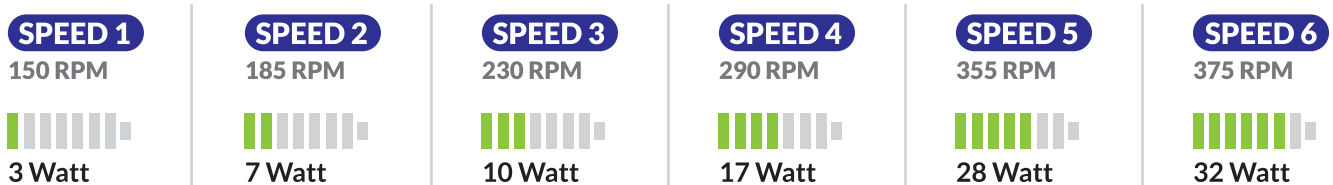

## ABOUT BLDC TECHNOLOGY

BLDC stands for Brushless Direct Current. BLDC motor has no mechanical brush for commutation of the windings. Commutation is deployed with the help of smart electronics. The input voltage provided is 230V AC which is converted to 24V DC by a SMPS. The fan runs internally at 24V and consumes just 32W at full speed.

## POWER CONSUMPTION AT DIFFERENT SPEED

The power consumption of the Sinox Power fan varies with the speed at which it is set.