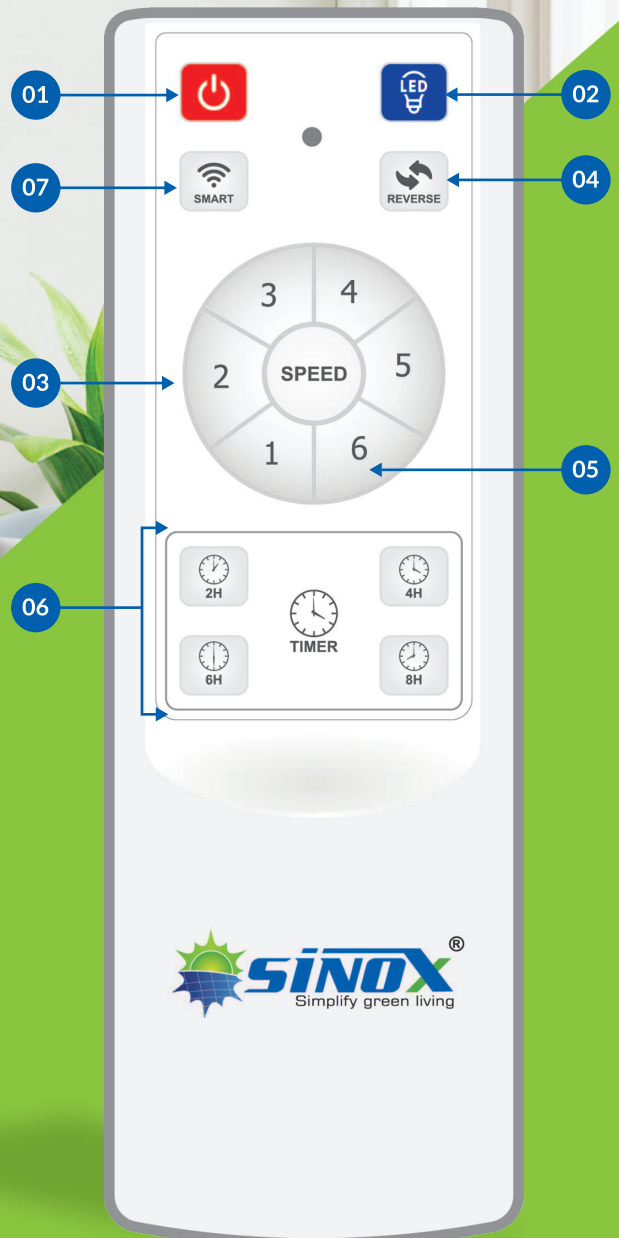

## FOR 230V AC, HYBRID FAN & 12V / 24V FAN

1. Turn On/Off Fan
2. Turn On/Off LED Light (0.5 W)
3. Speed Switches 1 to 6
4. Reverse Rotation For Hot And Cold Air Circulation
5. On Speed 6 (32 Watt, 375 RPM)
6. Timer Mode, Turn Off Fan After 2, 4, 6, & 8 Hour
7. In Smart Mode Automatically Reduces Speed Off Fan Up to 12 Hour From Fast To Low