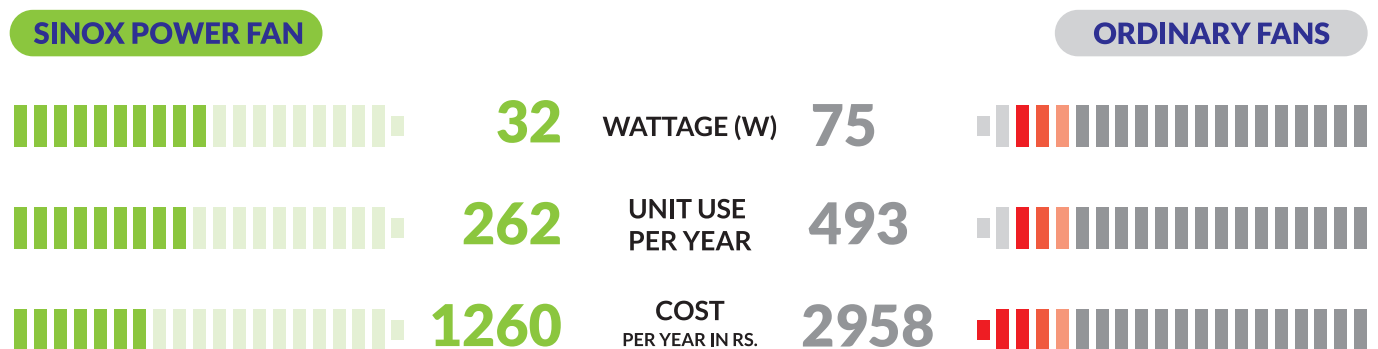

COMPARE WITH ORDINARY FAN