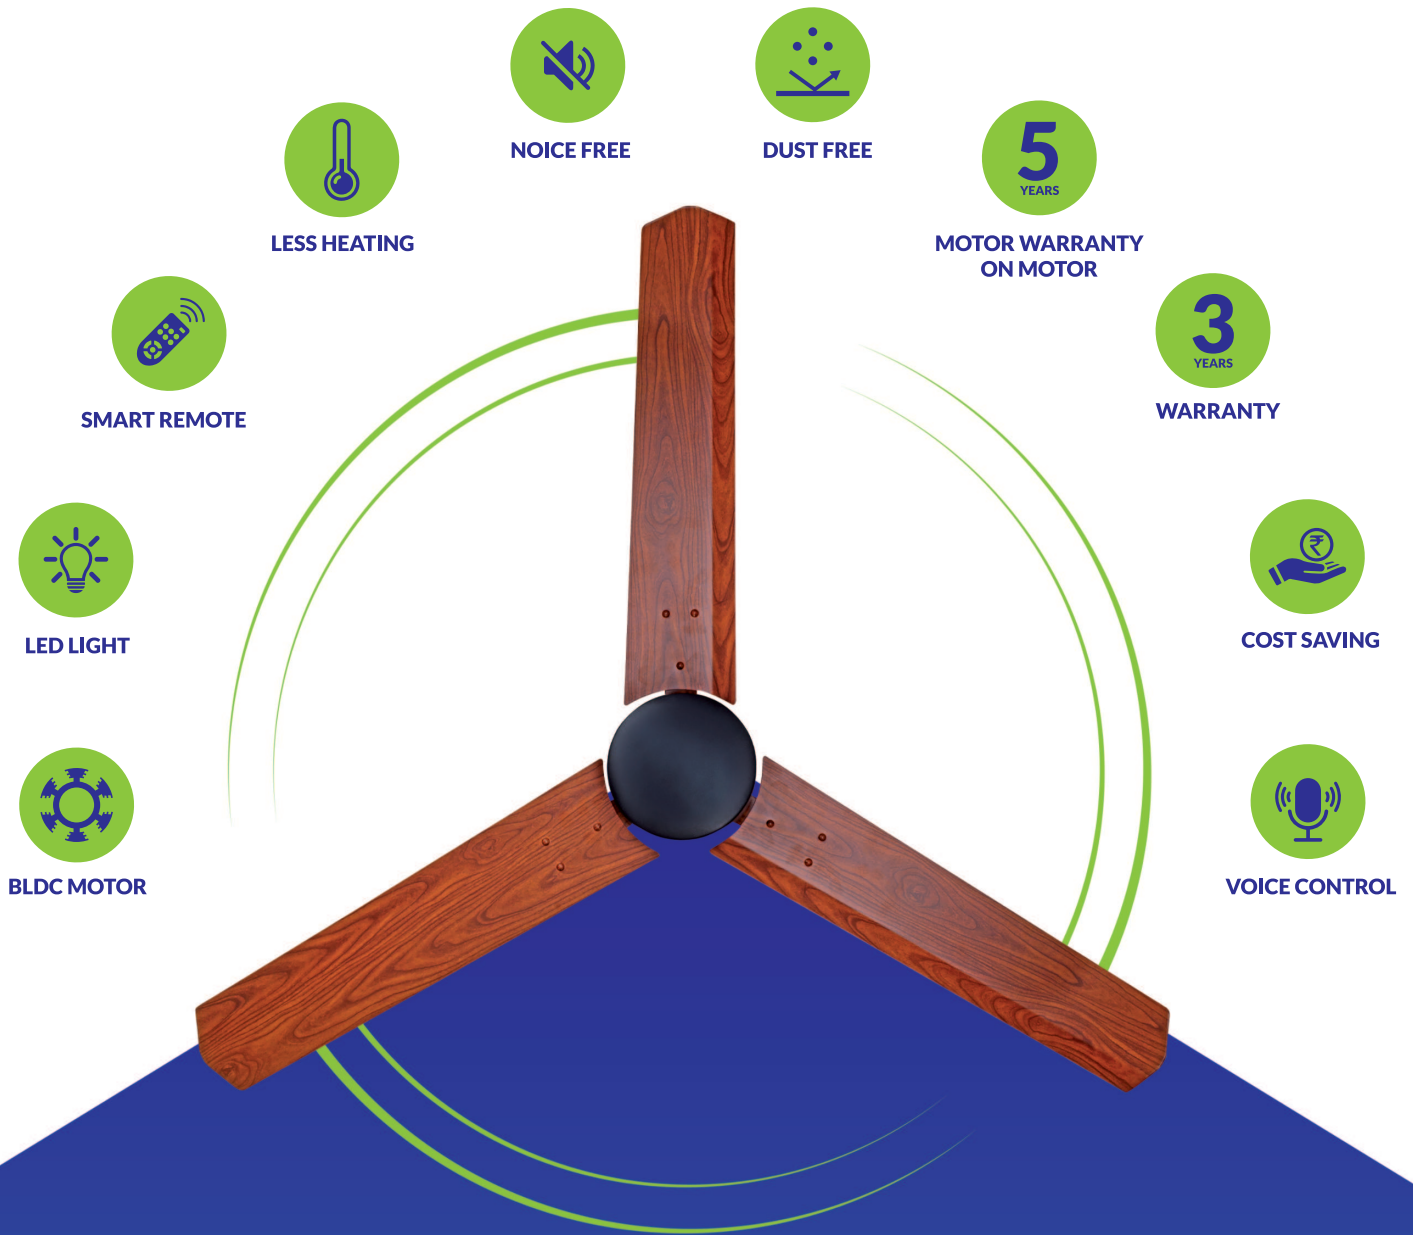

## COMPARE WITH ORDINARY FAN

फेन बदलो  
बील बदलो

SAVE UPTO **₹ 2000** ON YOUR ELECTRICITY BILL

## FEATURES THAT MAKE US SMART

Our BLDC Fan comes with a lot of features that make us smart. Smart Ceiling Fans are advanced, with a robust build and exotic design, but have a low energy demand - making them the best Smart Fans. Our fan is equipped with a Smart Fan Intelligent Controller that works via remote control.